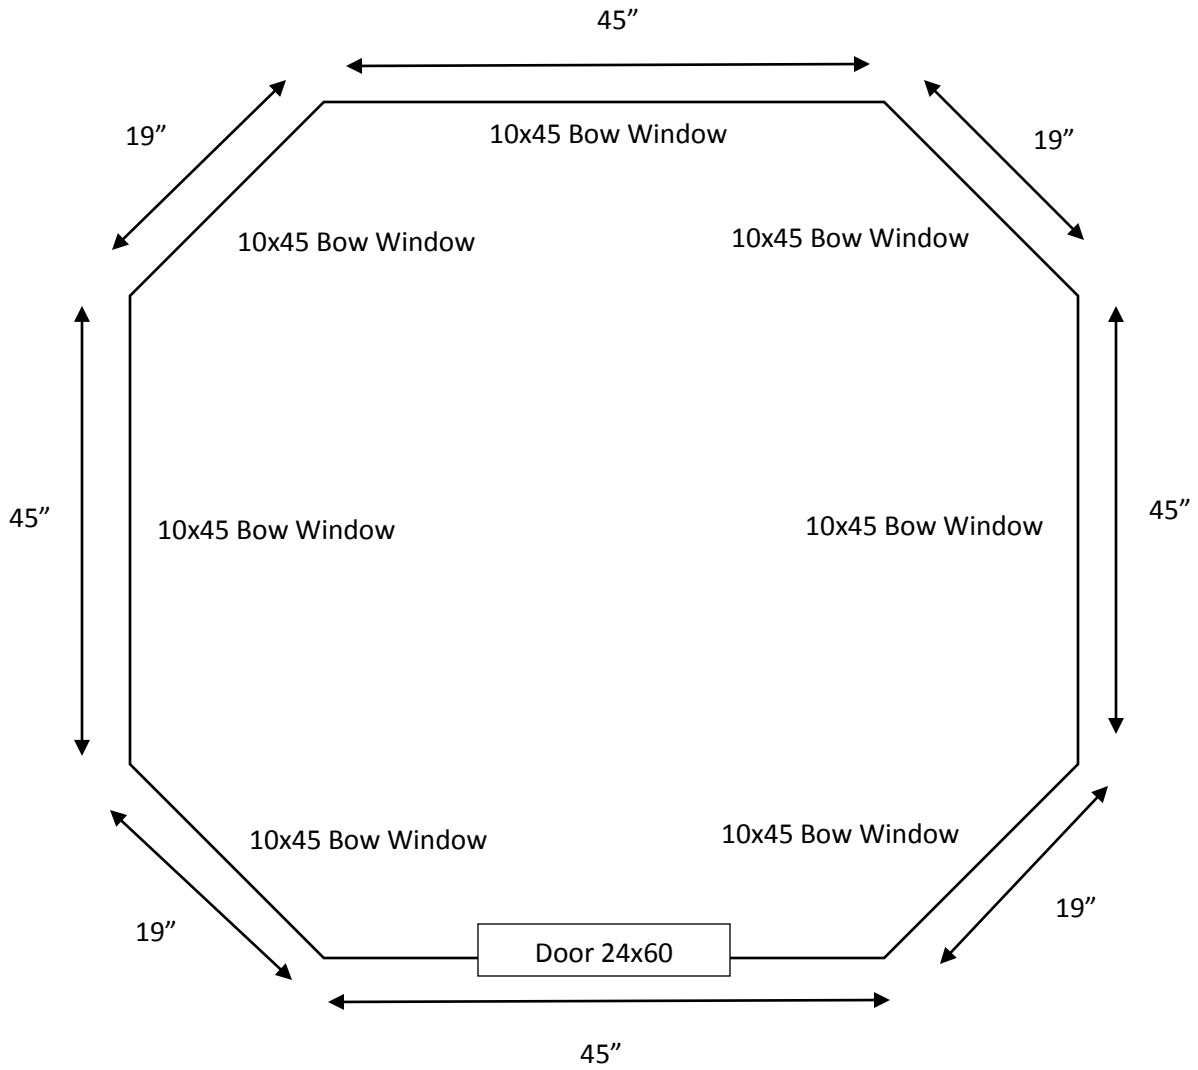

6 x 6 Octagon Bow Deer Blind Schematics

Door Dimensions 24x60

7 Bow Windows 10x45 – 16" from floor

86" from floor to top of roof