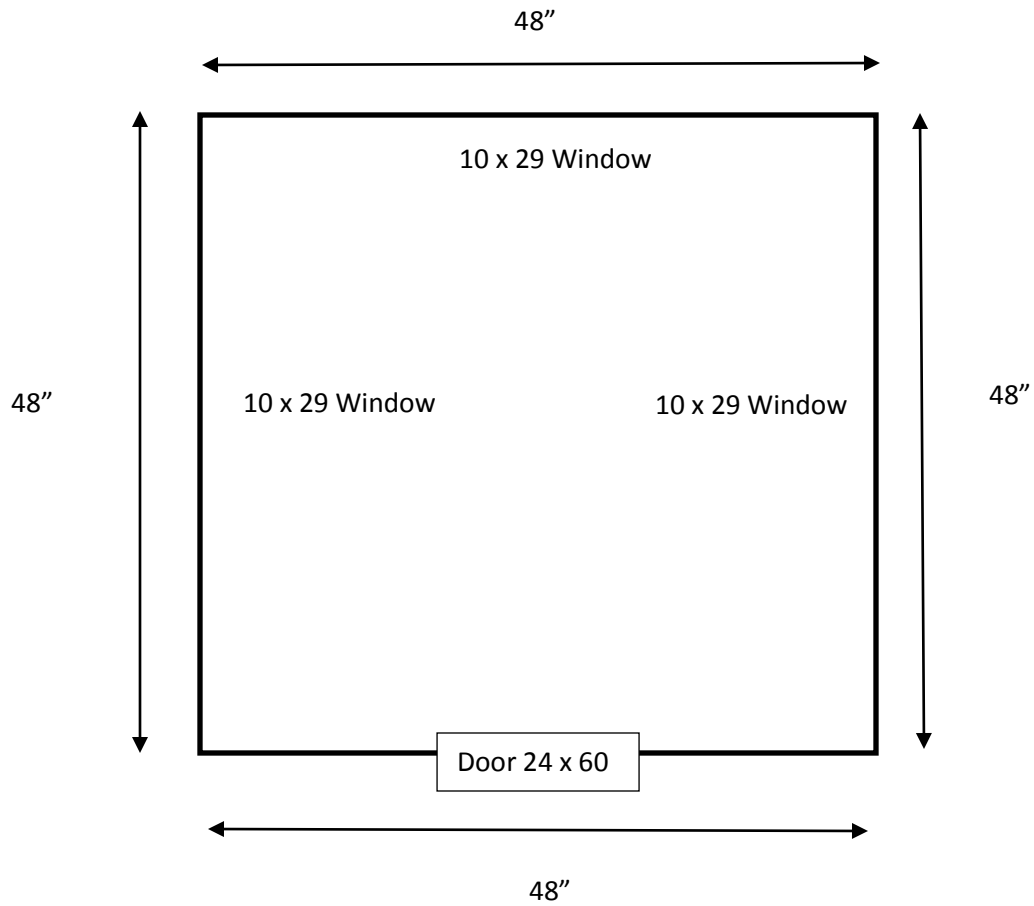

## 4 X 4 Deer Blind Schematics

Door Dimensions 24x60

3 Gun Windows 10x29

Distance from Floor - 40"

84" from floor to top of roof