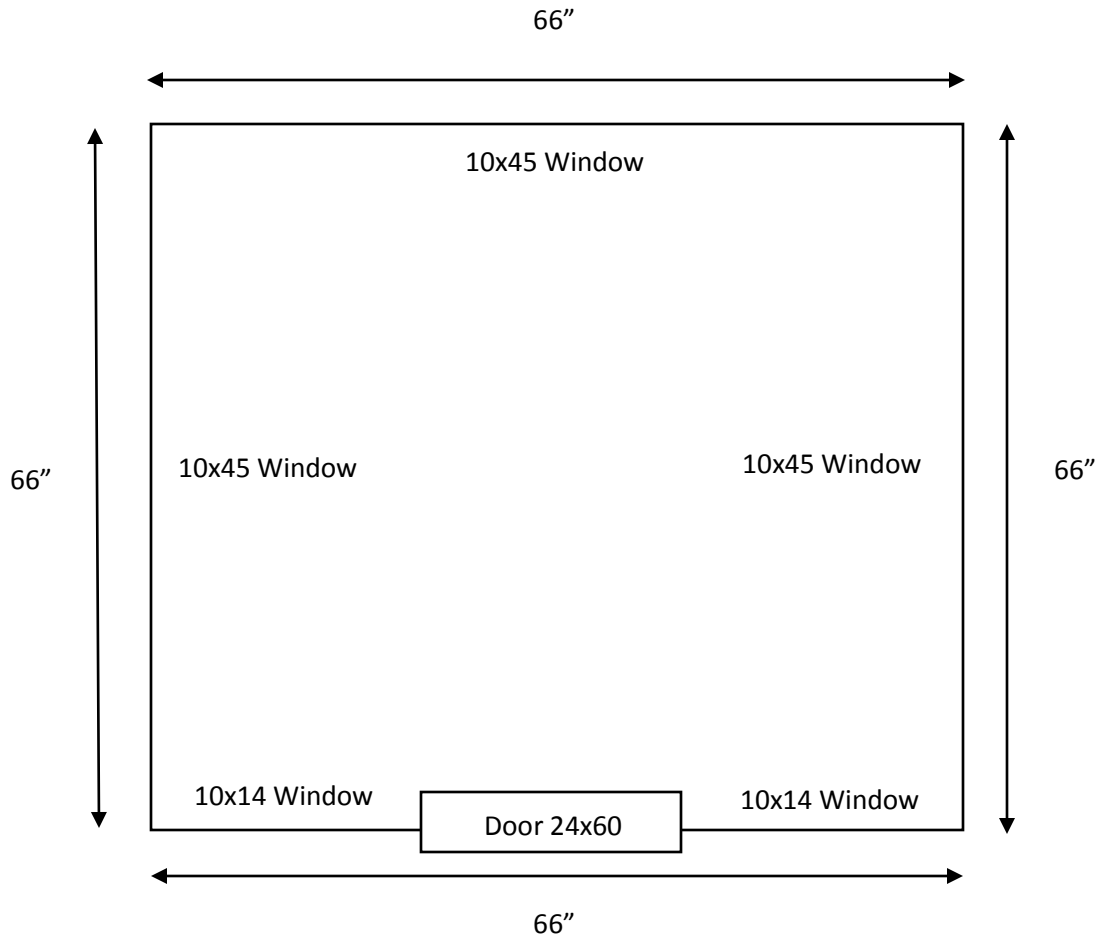

5 ½ x 5 ½ Deer Blind Schematics

Door Dimensions 24x60

5 Gun Windows 10x45 & 10x14- 40" from
Floor

84" from floor to top of roof