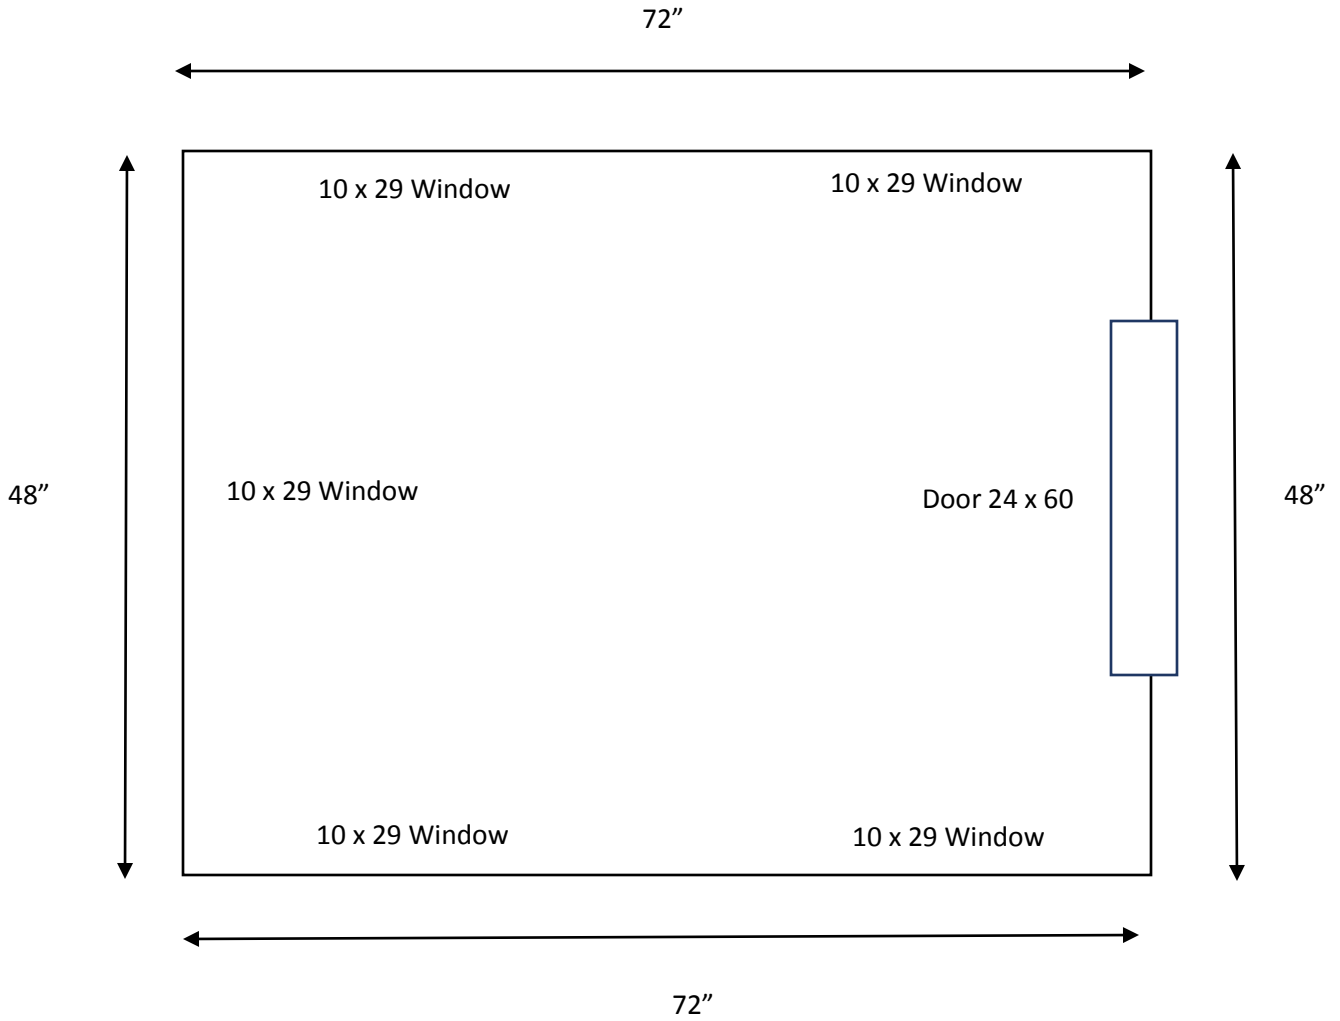

4 X 6 Deer Blind Schematics with Door on 4 ft side

Door Dimensions 24x60

5 Gun Windows 10x29 – 40" from floor

84" from floor to top of roof