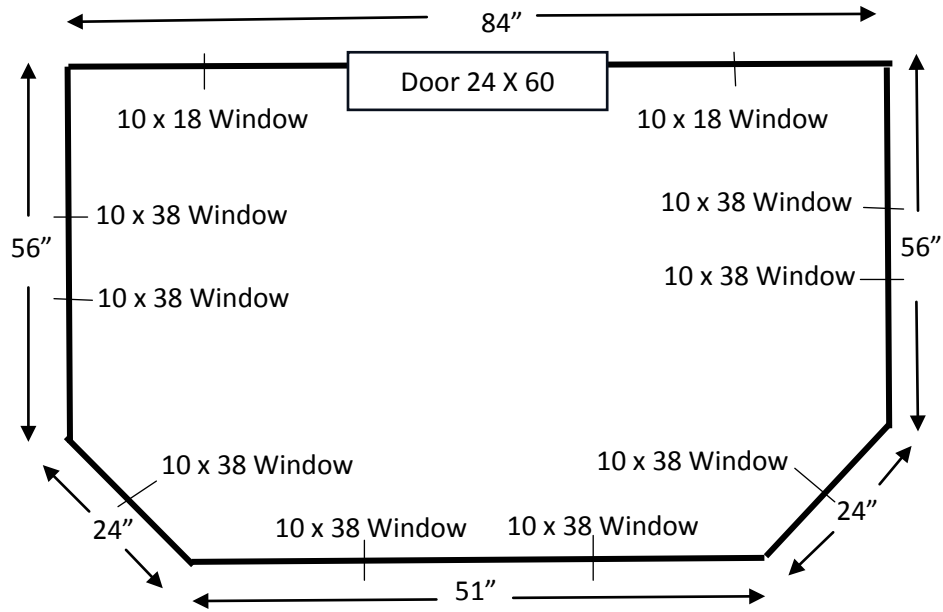

6 x 7 Bowhunter Deer Blind Schematics

Door Dimensions 24x60

8 Bow Windows 10x38
Window distance from floor- 16"

2 Gun Windows 10x18
Window distance from floor- 40"

84" from floor to top of roof