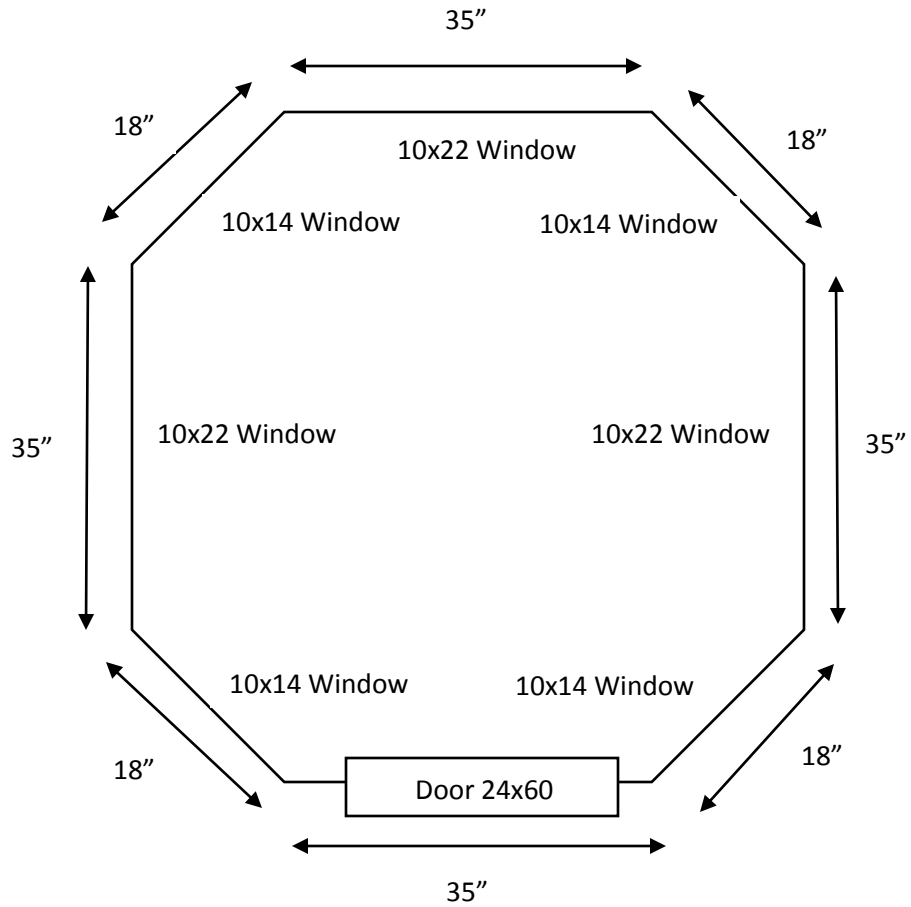

5x5 Octagon Deer Blind Schematics

Door Dimensions 24x60

7 Gun Windows 10x22 & 10x14 – 40" from floor

84" from floor to top of roof