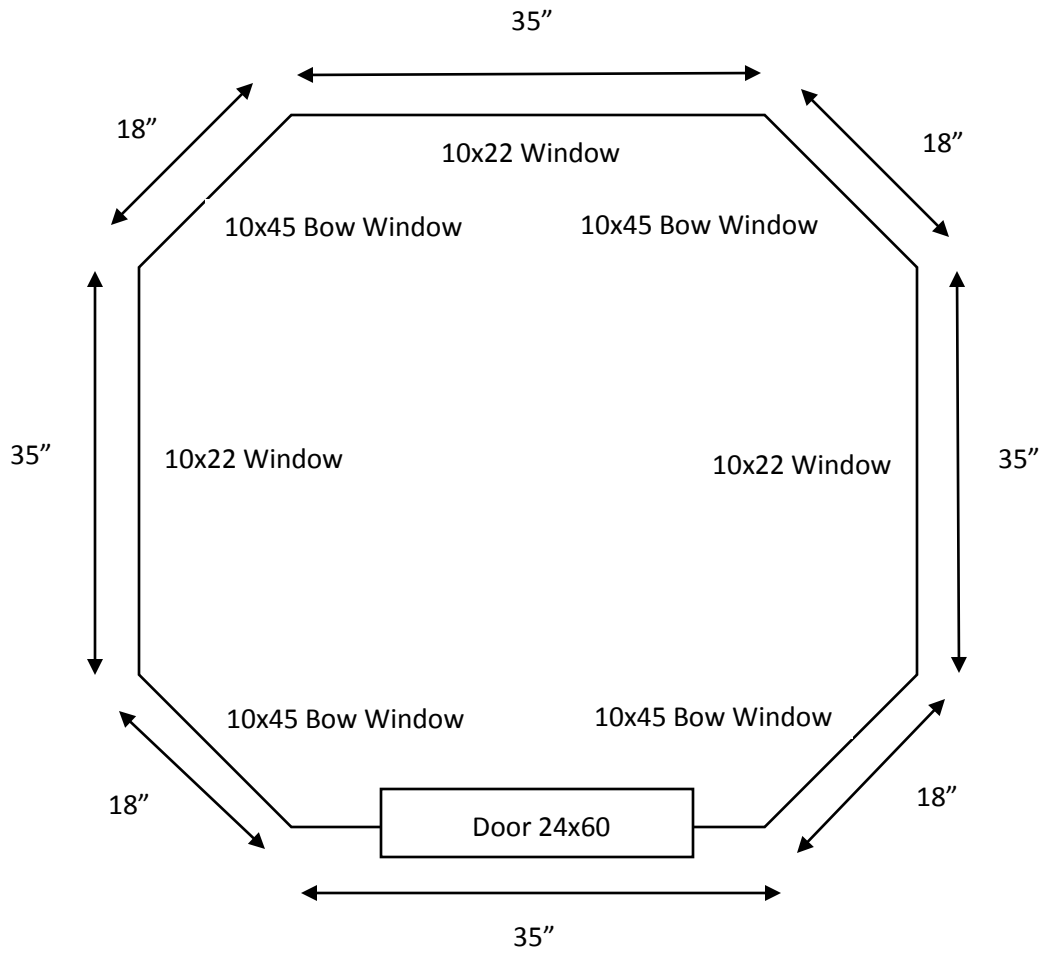

5x5 Octagon Gun/Bow Combo Deer Blind Schematics

Door Dimensions 24x60

3 Gun Window 10x22- 40" from floor

4 Bow Windows 10x45- 16" from floor

84" from floor to top of roof