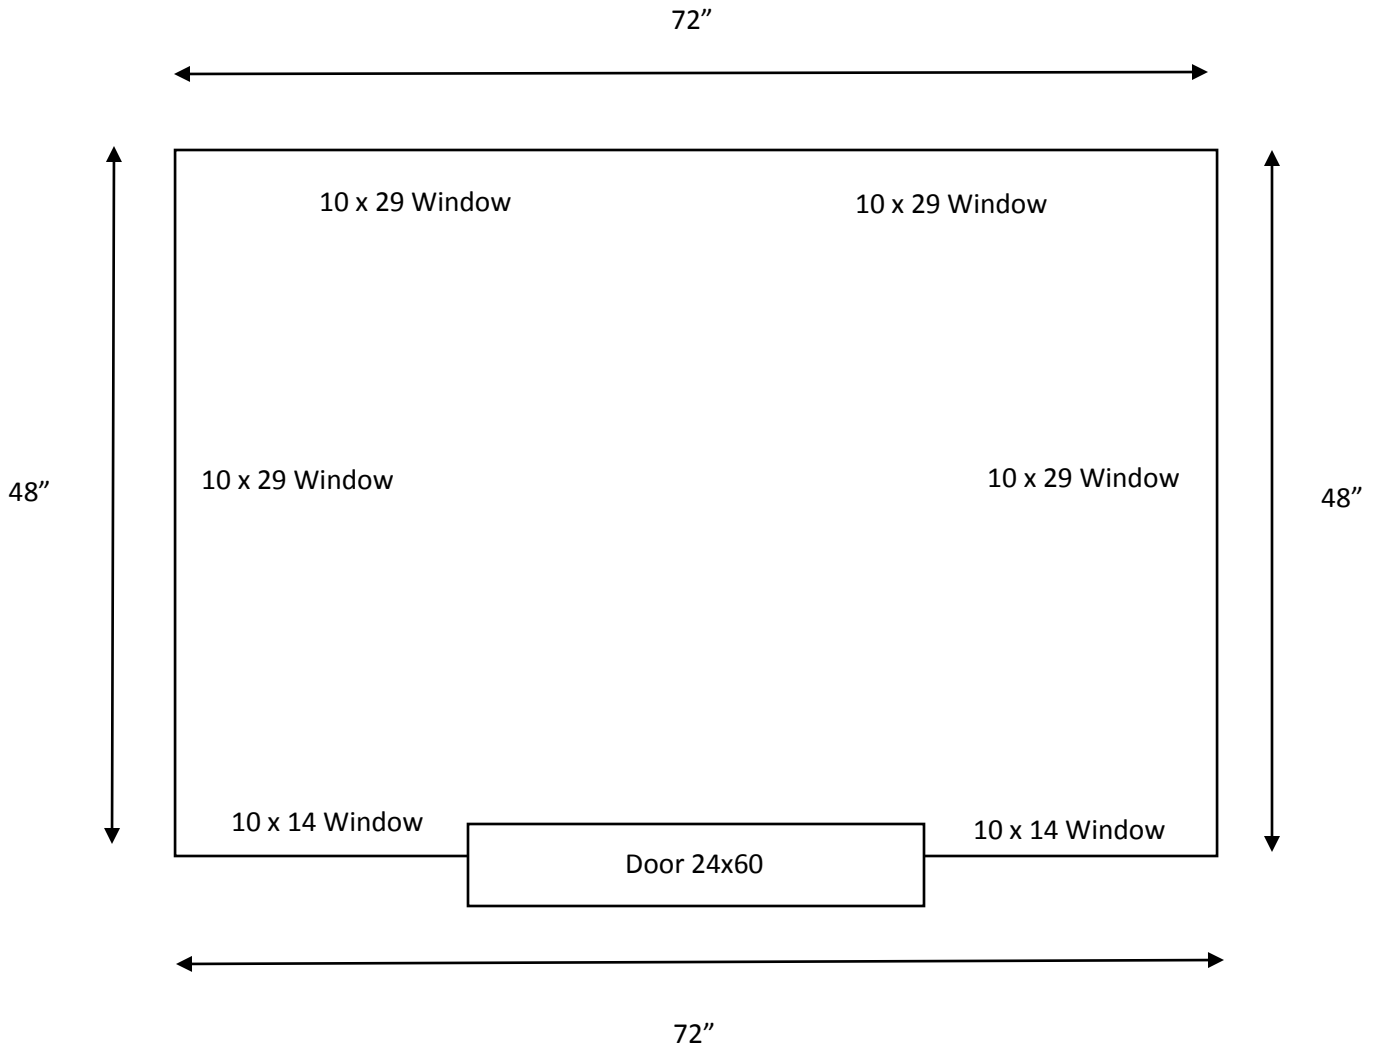

4 x 6 Deer Blind with Door on 6ft side Schematics

Door Dimensions 24x60

6 Gun Windows 10x29 & 10x14 – 40" from
floor

84" from floor to top of roof