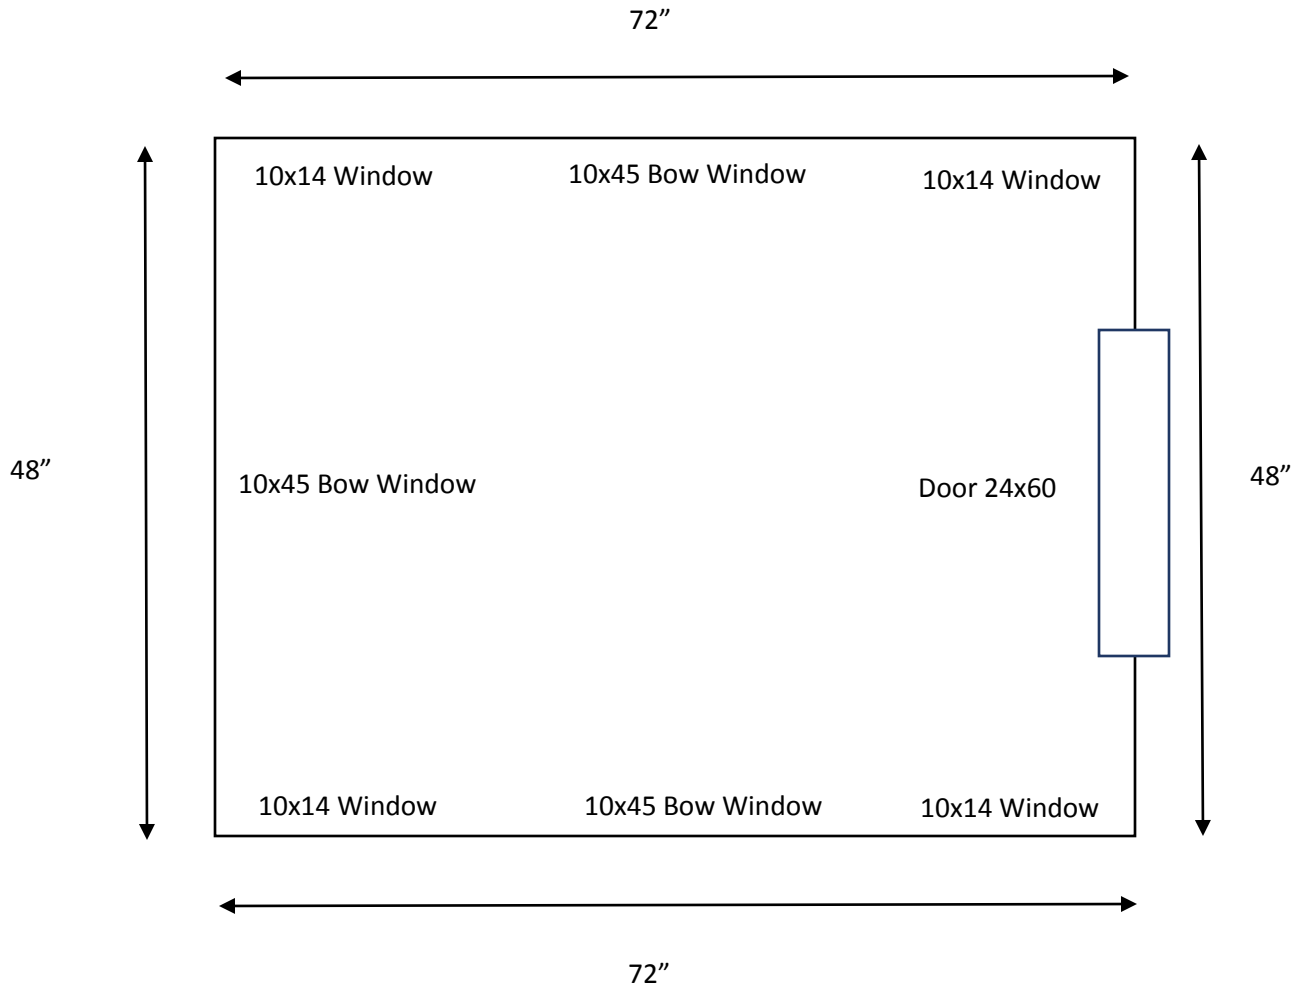

4x6 Gun/ Bow Combo Deer Blind with Door on 4ft side Schematics

Door Dimensions 24x60

4 Gun Window 10x14 - 40" from floor

3 Bow Window 10x45 - 16" from floor

84" from floor to top of roof