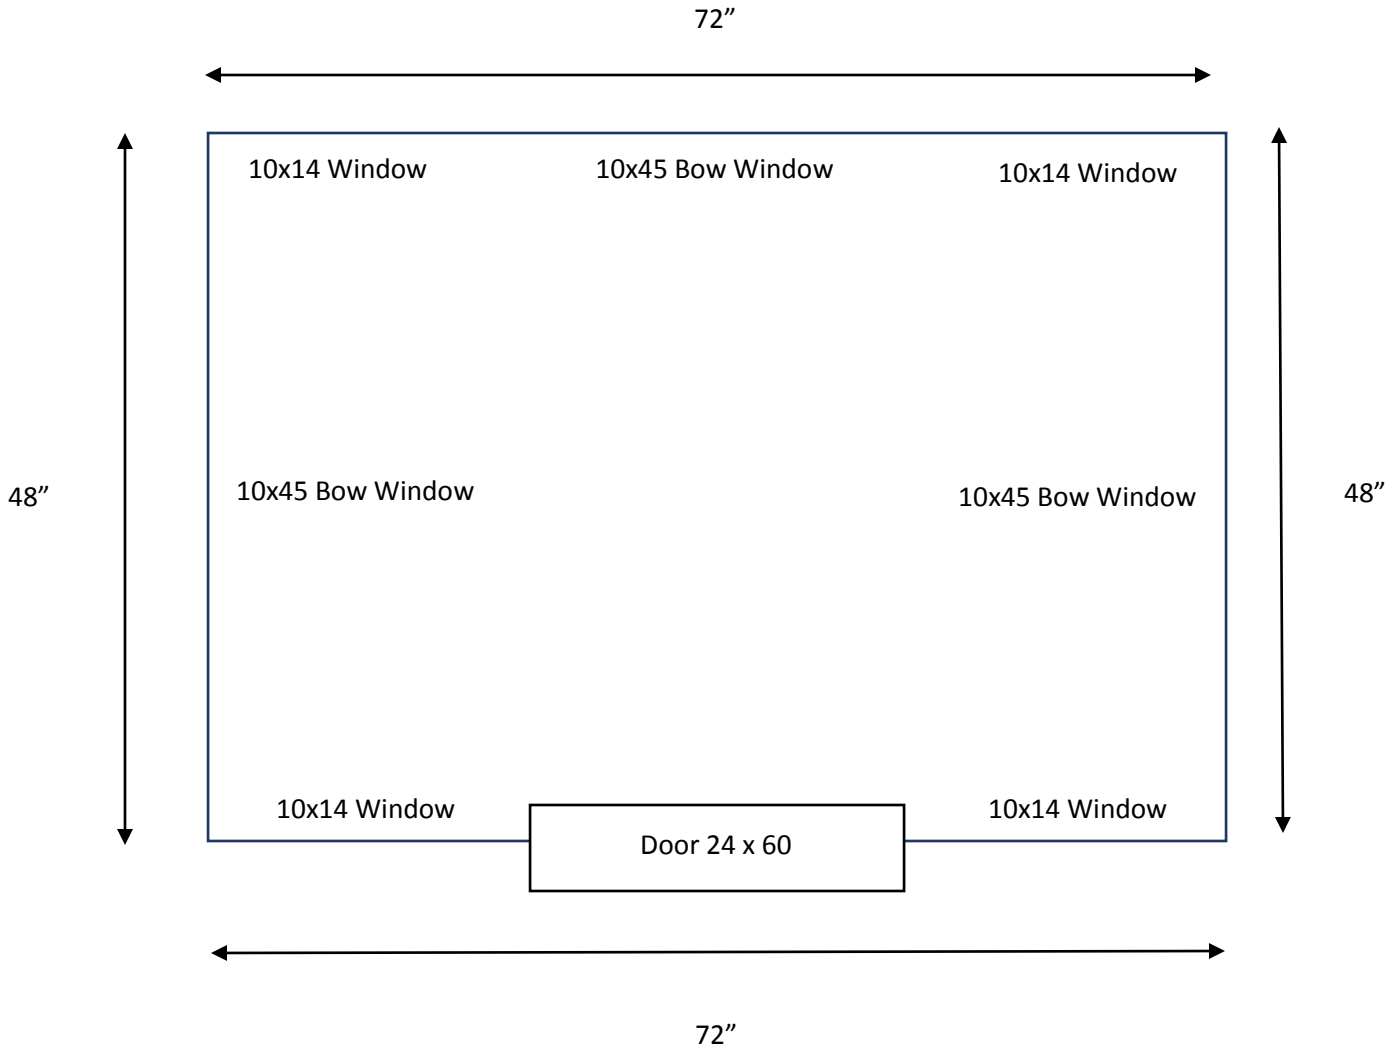

4X6 Gun/Bow Combo Deer Blind with Door on 6ft side Schematics

Door Dimensions 24x60

4 Gun Window 10x14– 40" from floor

3 Bow Window 10x45 – 16" from floor

84" from floor to top of roof