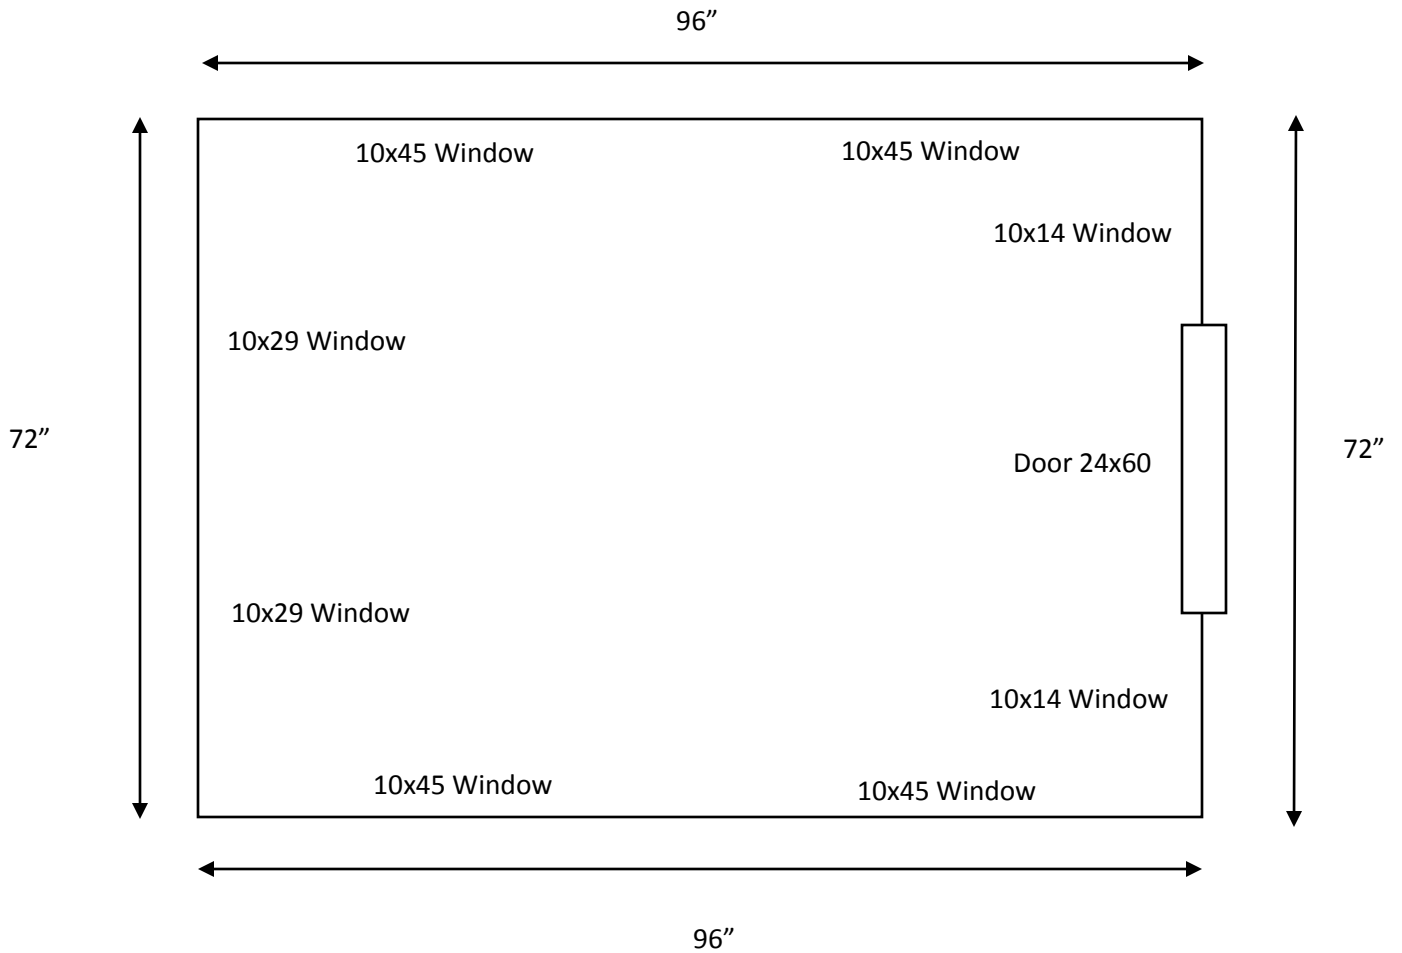

## 6 x 8 Deer Blind Schematics

Door Dimensions 24x60

8 Gun Windows 10x45, 10x14, 10x29 – 40" from floor

86" from floor to top of roof