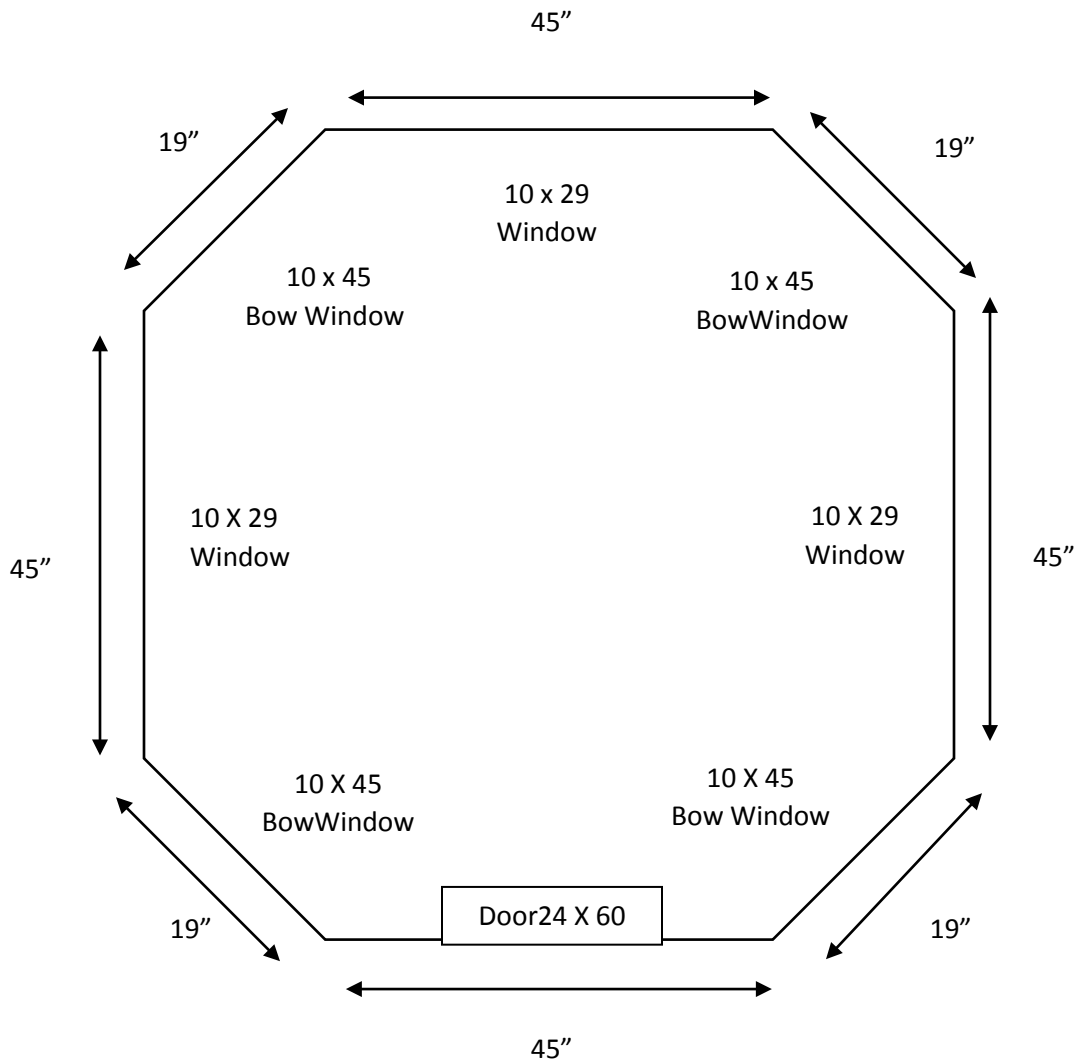

6x6 Octagon Gun/Bow Deer Blind Schematics

Door Dimensions 24 x 60

3 Gun Window 10 x 29 - 40" from floor

4 Bow Windows 10 x 45 - 16" from floor

86" from floor to top of roof